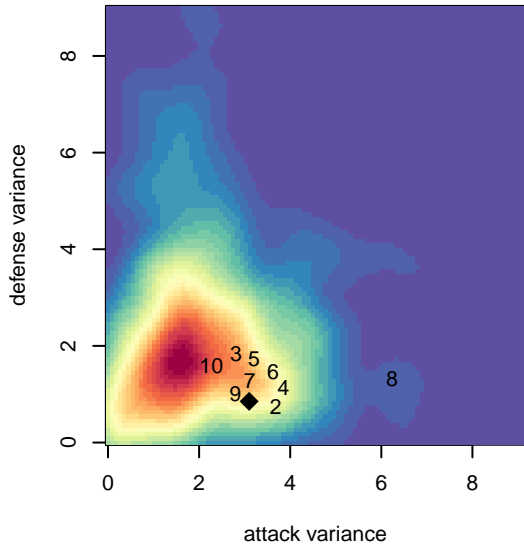

Washington Timbers Red 2 B04

Washington Timbers
 Vancouver, WA
 B04 total strength=1392
 attack=8.22 defense=7.37
 fall league = PTT B04 Premier White
 spr league = Spr OYS B04 Premier White

alt names used:
 WA Timbers 04B Red 2
 WA Timbers 04B Red 2 (Reserves) (OR)
 WA TIMBERS 04B REDS 2 (WA)
 WASHINGTON TIMBERS FC 04B REDS 2
 WTFC Reds 2
 WA Timbers 04B Red 2
 WA Timbers 04B Red 2

Venues played:
 2016 Spr OYS B04 Division 1 Green
 2016 OYS Presidents Cup B04
 2017 Clash At the Border Super
 2017 Beaverton Cup U14 Silver
 2017 REDAPT Cup Silver U14
 2017 PTT B04 Premier White
 2017 Spr OYS B04 Premier White
 2017 WYS Presidents Cup B04 Division 1

Washington Timbers Red 2 B04
 Dots are actual minus expected GF (blue circles) and GA (red triangles).
 Blue line is smoothed change in attack strength. Red is smoothed change in defense strength.

**attack and defense variance (black dot)
relative to other teams
and top 10 in region**