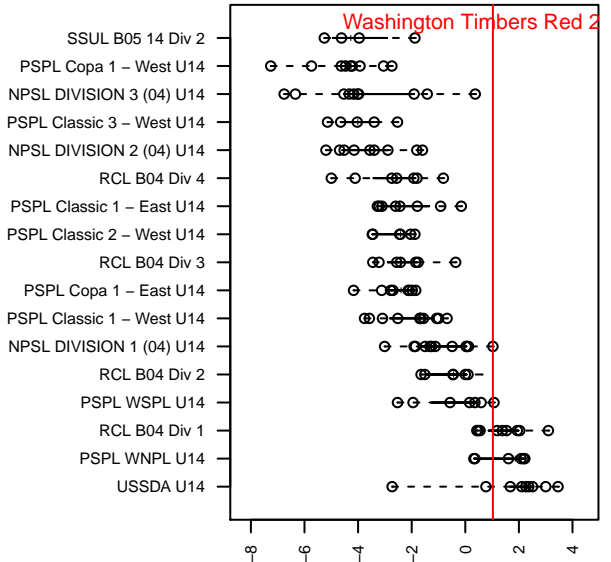

**attack and defense rating
relative to others at age
and all opponents in last 13 months**