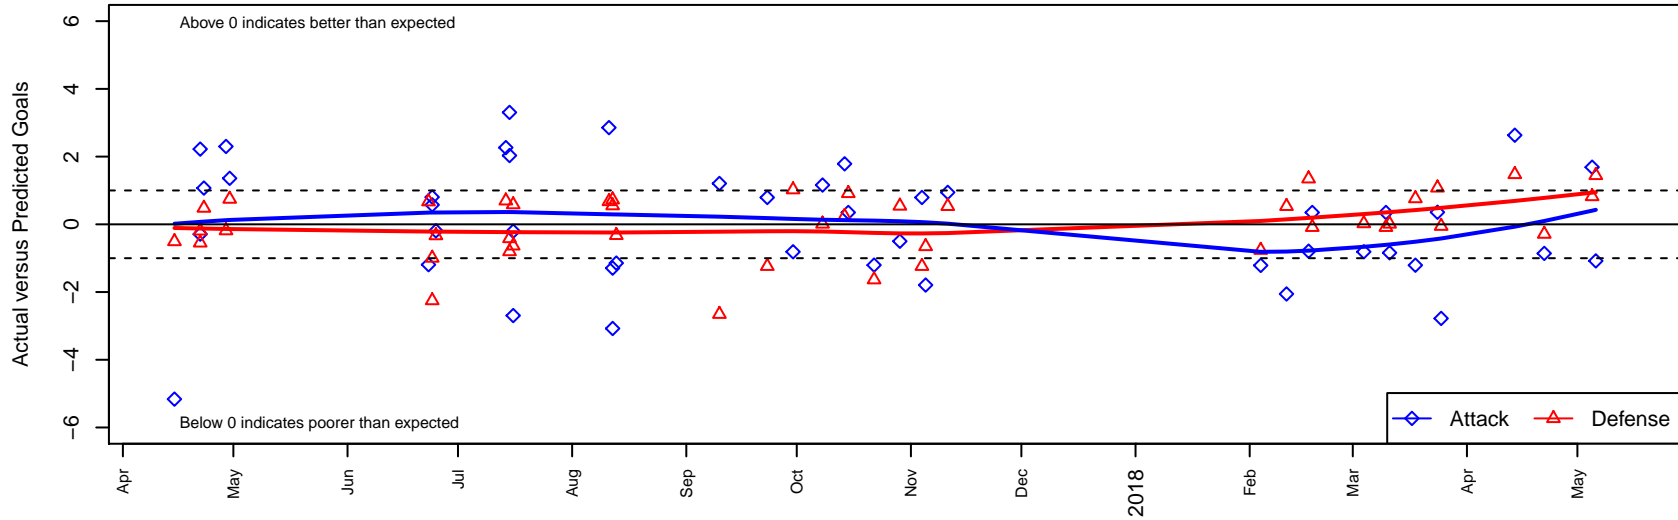

Washington Timbers Red 2 B04

Washington Timbers
 Vancouver, WA
 B04 total strength=1392
 attack=8.22 defense=7.37
 fall league = PTT B04 Premier White
 spr league = Spr OYS B04 Premier White

alt names used:
 WA Timbers 04B Red 2
 WA Timbers 04B Red 2 (Reserves) (OR)
 WA TIMBERS 04B REDS 2 (WA)
 WASHINGTON TIMBERS FC 04B REDS 2
 WTFC Reds 2
 WA Timbers 04B Red 2
 WA Timbers 04B Red 2

Venues played:
 2016 Spr OYS B04 Division 1 Green
 2016 OYS Presidents Cup B04
 2017 Clash At the Border Super
 2017 Beaverton Cup U14 Silver
 2017 REDAPT Cup Silver U14
 2017 PTT B04 Premier White
 2017 Spr OYS B04 Premier White
 2017 WYS Presidents Cup B04 Division 1

Washington Timbers Red 2 B04
 Dots are actual minus expected GF (blue circles) and GA (red triangles).
 Blue line is smoothed change in attack strength. Red is smoothed change in defense strength.

**attack and defense variance (black dot)
relative to other teams
and top 10 in region**